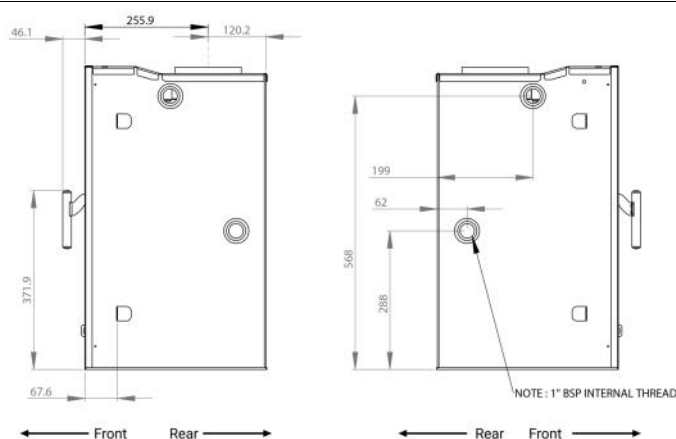

Dimensions

Width	606 mm
Height	631 mm
Depth	410 mm
Flue Diameter	127 mm
Depth into fireplace	377 mm
Height to centre of rear flue	122 mm
Depth from back to centre of top flue	122 mm
Ideal log length	440 mm

Minimum distance to combustibles

To Rear	To Side	Above
100 mm	100 mm	250 mm

Boiler Tapping Measurements

Connection point measurements shown in millimetres unless specified. Note: 1 inch BSP internal thread to connectors.